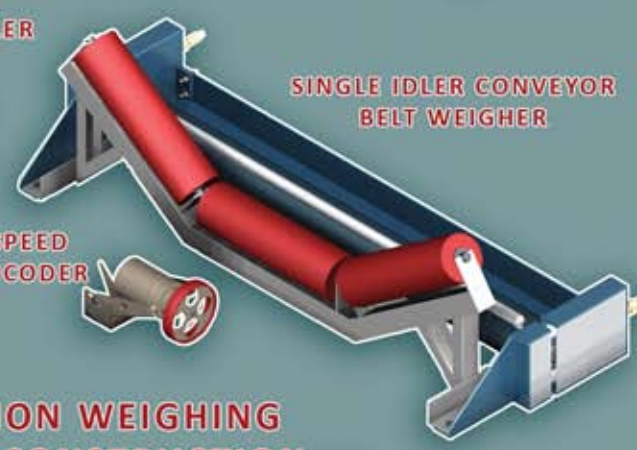

INDUSTRIAL WEIGHING SOLUTIONS

**PRECISION WEIGHING
ROBUST CONSTRUCTION
RELIABLE OPERATION**

INDUSTRIAL WEIGH FEEDER

CONVEYOR SYSTEMS

INLINE CHECK WEIGHER

Products

- *Batching & blending plants & systems
- *Bag filling machines
- *Belt weighers
- *Conveyor systems
- *Inline check weighers
- *Load out stations
- *Loadcells & indicators
- *Silo weighing systems
- *Truck weigh bridges
- *Weigh feeders