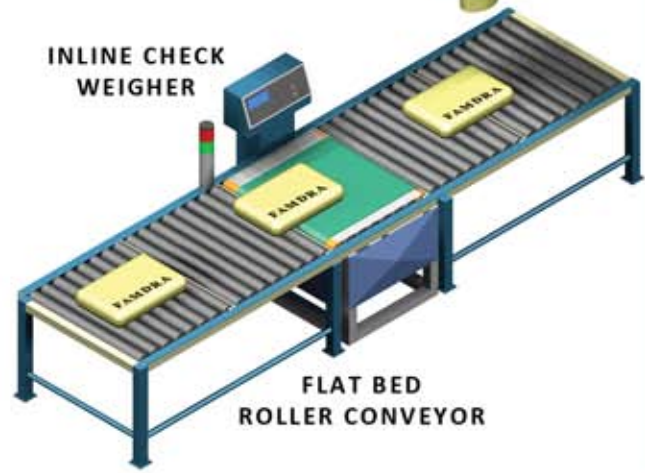

INDUSTRIAL WEIGHING SOLUTIONS

**PRECISION WEIGHING
ROBUST CONSTRUCTION
RELIABLE OPERATION**

INDUSTRIAL WEIGH FEEDER

CONVEYOR SYSTEMS

INLINE CHECK WEIGHER

Products

- *Batching & blending plants & systems
- *Bag filling machines
- *Belt weighers
- *Conveyor systems
- *Inline check weighers
- *Load out stations
- *Loadcells & indicators
- *Silo weighing systems
- *Truck weigh bridges
- *Weigh feeders